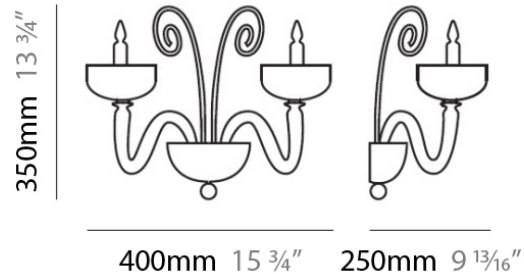

D83193

PROJECT _____

TYPE _____

NOTES _____

QUANTITY _____

DATE _____

GENERAL

Series: Brera
Brand: Panzeri
Division: Design
Mounting Type: Surface
Mounting Location: Wall
Subcategory: Ambient

PHYSICAL

Shape: Abstract
Length (mm): 400
Length (in): 15 3/4
Height (mm): 350
Height (in): 13 3/4
Extension (mm): 250
Extension (in): 9 3/4
Light Distribution: Omnidirectional
Weight (kg): 3.6
Weight (lbs): 8
Diffuser: Crystal Blown Glass
Fixture Finish: Chrome
Fixture Material: Metal

ELECTRICAL

Number of Lamps: 2
Lamp Type: LED Retrofit
Lamp Shape: T4
Bulb Included: Bulb Not Included
Total Output Wattage (W): 6
Max. Wattage Per Lamp (W): 3
Lamp Base: G9
Input Voltage (V): 120

LED

OPTICAL

RATINGS AND CERTIFICATIONS

Certified By: CSA Certified to UL and CSA Standards
IP rating: IP20